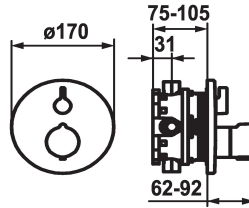

KWC SHOWERCULTURE Trim kit - Thermostatic mixer - Tub

Modell-Linie: **SHOWERCULTURE** | 20.004.802.000
Valves | Thermostatic mixing valve

KWC-No.
124012 chromeline, Trim kit
124013 chromeline, Trim kit, with vacuum breaker
125034 matt black, Trim kit
125035 matt black, Trim kit, with vacuum breaker
125061 brushed steel, Trim kit
125062 brushed steel, Trim kit, with vacuum breaker

- escutcheon handle to control flow and for diverter
- Fastening of the cover plate without screws
- * To be ordered separately:
- Unit for concealed installation KWC BLUEBOX®
1/2", without shut-off valve, 39.999.900.931
3/4" (1/2"), with shut-off valve, 39.999.910.931

Technical Data
Flow rate
Diameter
Handling
Color code
Installation_type
Faucet_typ
G_Acoustic group
Concealed_unit
Energy Label
material

19 l/min (3 bar)
D170
front lever
chrome
Wall mounted
Thermostatic
I
Trim kit
C
Brass