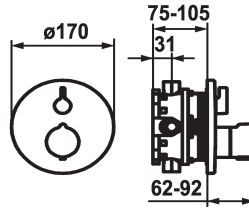

KWC SHOWERCULTURE Trim kit - Thermostatic mixer - Tub

Modell-Linie: **SHOWERCULTURE** | 20.004.802.000
Valves | Thermostatic mixing valve

KWC-No.

124012
chromeline, Trim kit

124013
chromeline, Trim kit, with vacuum breaker

Technical Data

Flow rate
Diameter
Handling
Color code
Installation type
Faucet_typ
Acoustic group
Concealed unit
Energy label
material

19 l/min (3 bar)
D170
front lever
chromeline
Wall mounted
Thermostatic
I
Trim kit
C
Brass