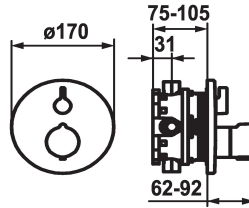

KWC SHOWERCULTURE Trim kit - Thermostatic mixer - Tub

Modell-Linie: **SHOWERCULTURE | 20.004.802.000**
Ventiler | Termostatiska blandningsventiler

KWC-No.

124012
chromeline, Trim kit

124013
chromeline, Trim kit, with vacuum breaker