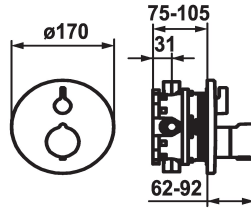

## KWC SHOWERCULTURE Trim kit - Thermostatic mixer - Tub

Modell-Linie: **SHOWERCULTURE | 20.004.812.000**  
Ventily | Termostatické směšovací ventily

### KWC-No.

**124012**  
chromeline, Trim kit

**124013**  
chromeline, Trim kit, with vacuum breaker

**125034**  
matt black, Trim kit

**125035**  
matt black, Trim kit, with vacuum breaker

**125061**  
brushed steel, Trim kit