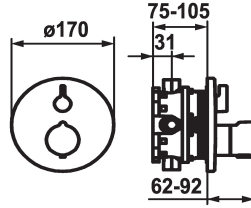

KWC SHOWERCULTURE Trim kit - Thermostatic mixer - Tub

Modell-Linie: **SHOWERCULTURE** | 20.004.812.000
Valves | Thermostatic mixing valve

KWC-No.
124012 chromeline, Trim kit
124013 chromeline, Trim kit, with vacuum breaker
125034 matt black, Trim kit
125035 matt black, Trim kit, with vacuum breaker
125061 brushed steel, Trim kit
125062 brushed steel, Trim kit, with vacuum breaker

- escutcheon handle to control flow and for diverter
- Fastening of the cover plate without screws
- * To be ordered separately:
- Unit for concealed installation KWC BLUEBOX®
1/2", without shut-off valve, 39.999.900.931
3/4" (1/2"), with shut-off valve, 39.999.910.931

Technical Data
Flow rate
Diameter
Handling
Color code
Installation_type
Faucet_typ
Acoustic group
Concealed_unit
material

19 l/min (3 bar)
D170
front lever
chrome
Wall mounted
Spare parts 1
Battery 1
Trim kit, with vacuum breaker
Brass