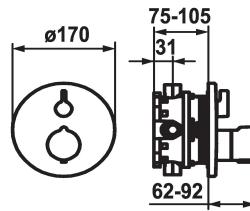

KWC SHOWERCULTURE Trim kit - Thermostatic mixer - Tub

Modell-Linie: **SHOWERCULTURE** | 20.004.812.000
Valves | Thermostatic mixing valve

KWC-No.
124012 chromeline, Trim kit
124013 chromeline, Trim kit, with vacuum breaker
125034 matt black, Trim kit
125035 matt black, Trim kit, with vacuum breaker
125061 brushed steel, Trim kit
125062 brushed steel, Trim kit, with vacuum breaker

- escutcheon handle to control flow and for diverter
- Fastening of the cover plate without screws
- * To be ordered separately:
- Unit for concealed installation KWC BLUEBOX®
1/2", without shut-off valve, 39.999.900.931
3/4" (1/2"), with shut-off valve, 39.999.910.931

Technical Data
Flow rate
Diameter
Handling
Color code
Installation type
Faucet_typ
Acoustic group
Concealed unit
Energy label
material

19 l/min (3 bar)
D170
front lever
chromeline
Wall mounted
Thermostatic
I
Trim kit, with vacuum breaker
C
Brass