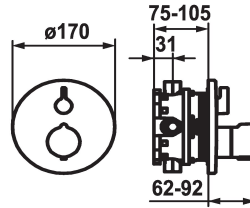

## KWC SHOWERCULTURE Trim kit - Thermostatic mixer - Tub

Modell-Linie: **SHOWERCULTURE** | 20.004.812.000  
Valves | Thermostatic mixing valve

KWC-No.
<b>124012</b> chromeline, Trim kit
<b>124013</b> chromeline, Trim kit, with vacuum breaker
<b>125034</b> matt black, Trim kit
<b>125035</b> matt black, Trim kit, with vacuum breaker
<b>125061</b> brushed steel, Trim kit
<b>125062</b> brushed steel, Trim kit, with vacuum breaker

- escutcheon handle to control flow and for diverter
- Fastening of the cover plate without screws
- \* To be ordered separately:  
- Unit for concealed installation KWC BLUEBOX®  
1/2", without shut-off valve, 39.999.900.931  
3/4" (1/2"), with shut-off valve, 39.999.910.931

Technical Data
Flow rate
Diameter
Handling
Color code
Installation type
Faucet_typ
Acoustic group
Concealed unit
Energy label
material

19 l/min (3 bar)
D170
front lever
chromeline
Wall mounted
Thermostatic
I
Trim kit, with vacuum breaker
C
Brass