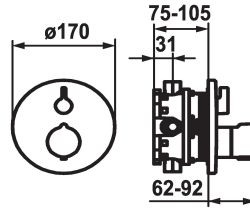

KWC SHOWERCULTURE Trim kit - Thermostatic mixer - Tub

Modell-Linie: **SHOWERCULTURE | 20.004.812.000**
Ventiler | Termostatiska blandningsventiler

KWC-No.

124012
chromeline, Trim kit

124013
chromeline, Trim kit, with vacuum breaker