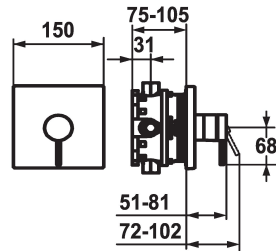

KWC ZOE Trim kit - Lever mixer - Shower

Modell-Linie: ZOE | 21.204.500.000
Sprchové armatury | Hydraulické sprchy

KWC-No.

124014
chromeline, Trim kit

- * Trim kit with function unit
- * Outflow top or below
- * KWC cartridge M 35 H
- with ceramic discs
- flow rate and temperature continuously variable
- * Scope of delivery:

- Function unit, lever, cap, sleeve, cover plate, holder for escutcheon
- Fastening of the cover plate without screws
- * To be ordered separately:
- Unit for concealed installation KWC BLUEBOX®
- ½", without shut-off valve, 39.999.900.931
- ¾" (½"), with shut-off valve, 39.999.910.931

Technické údaje

ATT-KWC-A_ABGANG_UP

19 l/min (3 bar)

ATT-KWC-DURCHMESSER

150x150

Handling

frontbedient

ATT-KWC-FARBCODE