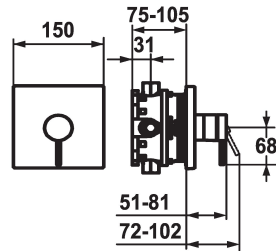

KWC ZOE Trim kit - Lever mixer - Shower

Modell-Linie: ZOE | 21.204.500.000
Showers | Manual shower

KWC-No.

124014
chromeline, Trim kit

- * Trim kit with function unit
- * Outflow top or below
- * KWC cartridge M 35 H
- with ceramic discs
- flow rate and temperature continuously variable
- * Scope of delivery:

- Function unit, lever, cap, sleeve, cover plate, holder for escutcheon
- Fastening of the cover plate without screws
- * To be ordered separately:
- Unit for concealed installation KWC BLUEBOX®
- ½", without shut-off valve, 39.999.900.931
- ¾" (½"), with shut-off valve, 39.999.910.931

Technical Data

Flow rate
Diameter
Handling
Color code
Installation_type
Faucet_typ
Acoustic group
Concealed_unit
Energy Label
material

19 l/min (3 bar)
150 x 150
front lever
chrome
Wall mounted
Faucet
Battery1
Trim kit
C
Brass