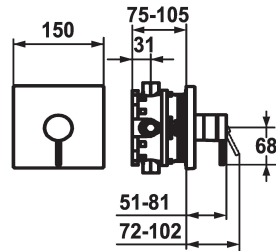

KWC ZOE Trim kit - Lever mixer - Shower

Modell-Linie: ZOE | 21.204.500.000

Armatura natryskowa | Armatura z zaworami obsługiwanymi ręcznie

KWC-No.

124014

chromeline, Trim kit

- * Trim kit with function unit
- * Outflow top or below
- * KWC cartridge M 35 H
- with ceramic discs
- flow rate and temperature continuously variable
- * Scope of delivery:

- Function unit, lever, cap, sleeve, cover plate, holder for escutcheon
- Fastening of the cover plate without screws
- * To be ordered separately:
- Unit for concealed installation KWC BLUEBOX®
- ½", without shut-off valve, 39.999.900.931
- ¾" (½"), with shut-off valve, 39.999.910.931

Dane techniczne

ATT-KWC-A_ABGANG_UP

średnicy

Handling

ATT-KWC-FARBCODE

Installation_type

Faucet_typ

G_Acoustic group

ATT-KWC-UNTERPUTZ

EnergyLabelCH

Materiał

19 l/min (3 bar)

150x150

frontbedient

chromeline

Montaż naścienny