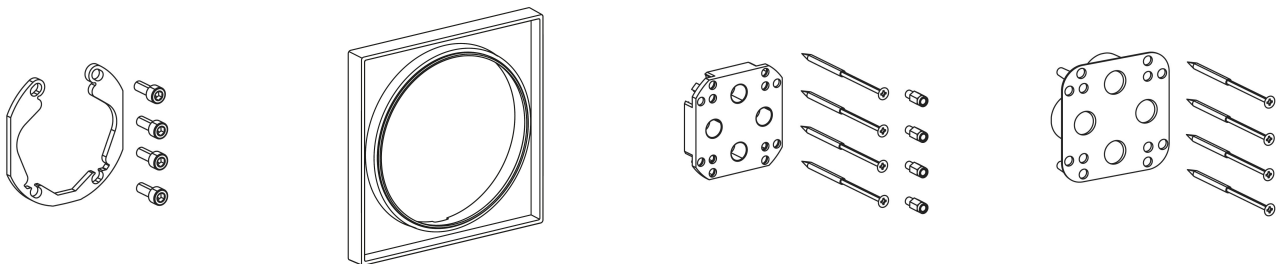

KWC ZOE

Trim kit - Lever mixer - Tub

Modell-Linie: ZOE | 20.204.500.000

Showers | Exposed bath mixer

KWC-No.

124015
chromeline, Trim kit

124016
chromeline, Trim kit, with vacuum breaker

- * Trim kit with function unit
- * Outflow top and below
- * Turning handle for diverter
- * KWC cartridge M 35 H
- with ceramic discs
- flow rate and temperature continuously variable
- * Scope of delivery:

Concealed unit

Trim kit

Trim kit, with vacuum breaker

- Function unit, lever, cap, sleeve, cover plate, holder for escutcheon, diverter
- Fastening of the cover plate without screws
- * To be ordered separately:
- Unit for concealed installation KWC BLUEBOX®
- ½", without shut-off valve, 39.999.900.931
- ¾" (½"), with shut-off valve, 39.999.910.931

Technical Data

Flow rate
Diameter
Handling
Color code
Installation type
Faucet_typ
Acoustic group
Concealed unit
Energy label
material

19 l/min (3 bar)
150 x 150
front lever
chromeline
Wall mounted
Lever mixer
I
Trim kit
C
Brass

Optional Accessories

KWC ZOE

Trim kit - Lever mixer - Tub

Modell-Linie: ZOE | 20.204.500.000

Showers | Exposed bath mixer

BLUEBOX Alignment set

537593
Z.537.593

BLUEBOX Excutcheon extension