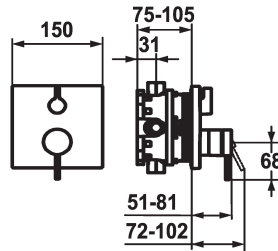

KWC ZOE

Trim kit - Lever mixer - Tub

Modell-Linie: ZOE | 20.204.500.000

Showers | Exposed bath mixer

KWC-No.

124015
chromeline, Trim kit

124016
chromeline, Trim kit, with vacuum breaker

- * Trim kit with function unit
- * Outflow top and below
- * Turning handle for diverter
- * KWC cartridge M 35 H
- with ceramic discs
- flow rate and temperature continuously variable
- * Scope of delivery:

Concealed unit

Trim kit

Trim kit, with vacuum breaker

- Function unit, lever, cap, sleeve, cover plate, holder for escutcheon, diverter
- Fastening of the cover plate without screws
- * To be ordered separately:
- Unit for concealed installation KWC BLUEBOX®
- ½", without shut-off valve, 39.999.900.931
- ¾" (½"), with shut-off valve, 39.999.910.931

Technical Data

Flow rate
Diameter
Handling
Color code
Installation type
Faucet_typ
Acoustic group
Concealed unit
Energy label
material

19 l/min (3 bar)
150 x 150
front lever
chromeline
Wall mounted
Lever mixer
I
Trim kit
C
Brass