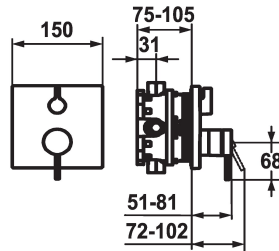

KWC ZOE

Trim kit - Lever mixer - Tub

Modell-Linie: ZOE | 20.204.500.000

Suihkut ja suihkupaneelit | Allashanat

KWC-No.

124015
chromeline, Trim kit

124016
chromeline, Trim kit, with vacuum breaker

- * Trim kit with function unit
- * Outflow top and below
- * Turning handle for diverter
- * KWC cartridge M 35 H
- with ceramic discs
- flow rate and temperature continuously variable
- * Scope of delivery:

ATT-KWC-UNTERPUTZ

FM-Set

FM-Set mit SI

- Function unit, lever, cap, sleeve, cover plate, holder for escutcheon, diverter
- Fastening of the cover plate without screws
- * To be ordered separately:
- Unit for concealed installation KWC BLUEBOX®
- ½", without shut-off valve, 39.999.900.931
- ¾" (½"), with shut-off valve, 39.999.910.931

ATT-KWC-UNTERPUTZ

EnergyLabelCH

Materiaali

IviCode

19 l/min (3 bar)

150x150

frontbedient

chromeline