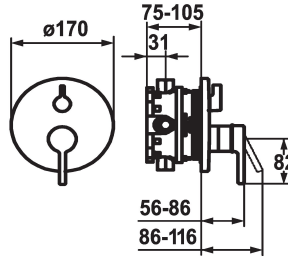

## KWC WAMAS

Trim kit - Lever mixer - Tub

Modell-Linie: **SHOWERCULTURE | 20.004.512.000**

Armatura natryskowa | Baterie wannowe

#### 124031

chromeline, Trim kit, with vacuum breaker

- \* Trim kit with function unit
- \* Outflow top and below
- \* Turning handle for diverter
- \* KWC cartridge M 35
- with ceramic discs
- flow rate and temperature continuously variable
- \* Scope of delivery:

- Function unit, lever, cap, sleeve, cover plate, holder for escutcheon, diverter
- Fastening of the cover plate without screws
- \* To be ordered separately:
- Unit for concealed installation KWC BLUEBOX®
- ½", without shut-off valve, 39.999.900.931
- ¾" (½"), with shut-off valve, 39.999.910.931