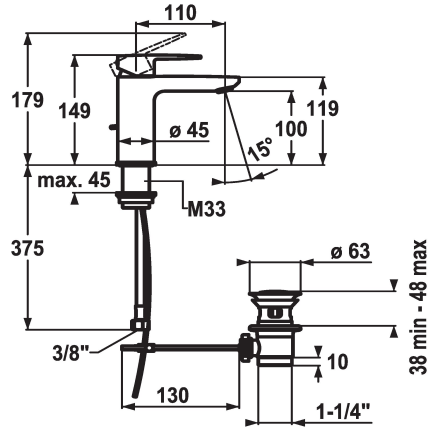

KWC ELLA Lever mixer - Basin

Modell-Linie: ELLA | 12.381.041.000FL
Armatura umywalkowa | Armatura jednouchwytowa

KWC-No.

124292
chromeline, A 110, flexible connection hoses, with pop-up valve

124293
chromeline, A 110, flexible connection hoses, without pop-up valve

- * Lever mixer
- * EcoProtect - water-saving device
- * Fixed spout
- Neoperl® Perlator® Shorty
- * KWC cartridge M 35 OP
- with ceramic discs

ATT-KWC- ABLAUFGARNITUR

mit_Ablaufgarnitur

ohne_Ablaufgarnitur

- flow rate and temperature continuously variable
- temperature limitation
- * Flexible connection hoses 3/8"
- * Fastening by means of threaded sleeve M33 x 1.5
- * Mounting hole size ø35 mm

Dane techniczne

5 l/min (3 bar)
mit_Ablaufgarnitur
Flexible_Anschlusschläuche
fest
topbedient
chromeline
Standmontage
Hebelmischer
149
I
A110
A
100
Mosiqdz

Części zamienne

KWC ELLA Lever mixer - Basin

Modell-Linie: ELLA | 12.381.041.000FL
Armatura umywalkowa | Armatura jednouchwytowa