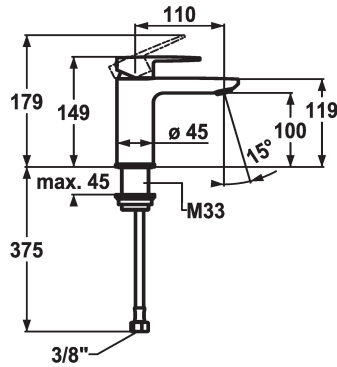

KWC ELLA Lever mixer - Basin

Modell-Linie: ELLA | 12.381.051.000FL
Umyvadlové armatury | Hydraulické armatury

KWC-No.

124292
chromeline, A 110, flexible connection hoses, with pop-up valve

124293
chromeline, A 110, flexible connection hoses, without pop-up valve

- flow rate and temperature continuously variable
- temperature limitation
- * Flexible connection hoses 3/8"
- * Fastening by means of threaded sleeve M33 x 1.5
- * Mounting hole size ø35 mm

Technické údaje

Measure_Height

G_Acoustic group

Projection_A

EnergyLabelCH

ATT-KWC-MASS-WASSERAUSTRITT

Material

5 l/min (3 bar)

ohne_Ablaufgarnitur

A110

A

100

mosaz

Náhradní díly

KWC ELLA Lever mixer - Basin

Modell-Linie: ELLA | 12.381.051.000FL
Umyvadlové armatury | Hydraulické armatury

Cartridge M 35 OP