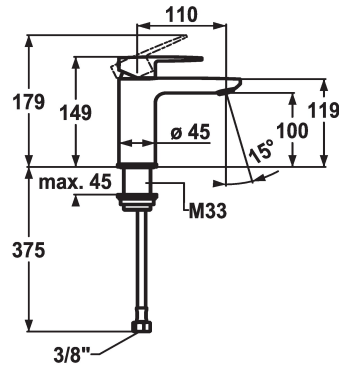

KWC ELLA Lever mixer - Basin

Modell-Linie: ELLA | 12.381.051.000FL
Kranar | Hydraulické armatury

KWC-No.

124292
chromeline, A 110, flexible connection hoses, with pop-up valve

124293
chromeline, A 110, flexible connection hoses, without pop-up valve

- * Lever mixer
- * EcoProtect - water-saving device
- * Fixed spout
- Neoperl® Perlator® Shorty
- * KWC cartridge M 35 OP
- with ceramic discs

ATT-KWC- ABLAUFGARNITUR

mit_Ablaufgarnitur

ohne_Ablaufgarnitur

- flow rate and temperature continuously variable
- temperature limitation
- * Flexible connection hoses 3/8"
- * Fastening by means of threaded sleeve M33 x 1.5
- * Mounting hole size ø35 mm

Technical Data

5 l/min (3 bar)
ohne_Ablaufgarnitur
Flexible_Anschlusschläuche
fest
topbedient
chromeline
Standmontage
Hebelmischer
149
I
A110
A
100
Mässing

Reservdelar

KWC ELLA
Lever mixer - Basin

Modell-Linie: ELLA | 12.381.051.000FL
Kranar | Hydraulické armatury