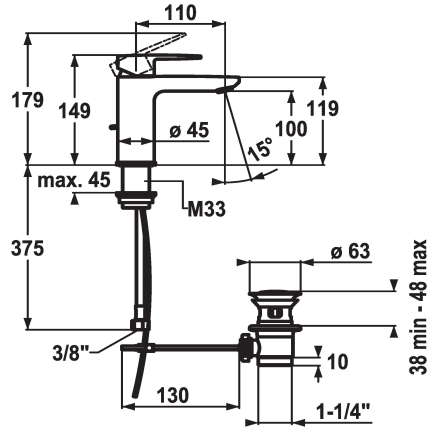

KWC ELLA

Lever mixer - Basin - CoolFix

Modell-Linie: ELLA | 12.381.031.000FL

Umyvadlové armatury | Hydraulické armatury

KWC-No.

124294

chromeline, A 110, flexible connection hoses, with pop-up valve

124295

chromeline, A 110, flexible connection hoses, without pop-up valve

- * Lever mixer
- * CoolFix - Cold water flow with a centered lever
- * EcoProtect - water-saving device
- * Fixed spout
- Neoperl® Perlator® Shorty
- * KWC cartridge M 35 OP

ATT-KWC- ABLAUFGARNITUR

mit_Ablaufgarnitur

ohne_Ablaufgarnitur

- with ceramic discs
- flow rate and temperature continuously variable
- temperature limitation
- * Flexible connection hoses 3/8"
- * Fastening by means of threaded sleeve M33 x 1.5
- * Mounting hole size ø35 mm

KWC ELLA

Lever mixer - Basin - CoolFix

Modell-Linie: ELLA | 12.381.031.000FL

Umyvadlové armatury | Hydraulické armatury

Cartridge M 35 OP

538331

Z.537.710
