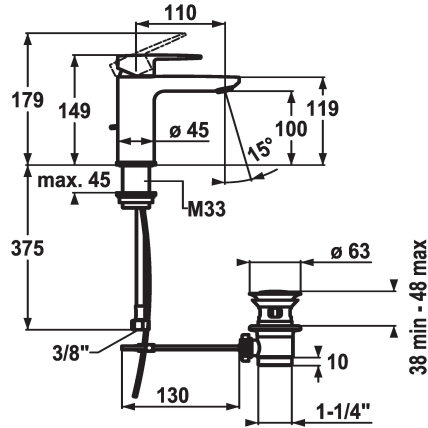

KWC ELLA

Lever mixer - Basin - CoolFix

Modell-Linie: ELLA | 12.381.031.000FL

Taps | Manual taps

KWC-No.

124294
chromeline, A 110, flexible connection hoses, with pop-up valve

124295
chromeline, A 110, flexible connection hoses, without pop-up valve

without pop-up valve

- with ceramic discs
- flow rate and temperature continuously variable
- temperature limitation
- * Flexible connection hoses 3/8"
- * Fastening by means of threaded sleeve M33 x 1.5
- * Mounting hole size ø35 mm

Technical Data

Flow rate
pop-up valve
Connection
Spout
Handling
Color code
Installation type
Faucet_typ
Measure Height
Energysaving
Acoustic group
Projection A
Energy label
Dimension Water outlet
material

5 l/min (3 bar)
with pop-up valve
Flexible connection hoses
fixed
top lever
chromeline
Pillar installation
Basin1
149
Coolfix
yes
A 110
A
100
Brass

Spare Parts

KWC ELLA
Lever mixer - Basin - CoolFix

Modell-Linie: ELLA | 12.381.031.000FL
Taps | Manual taps