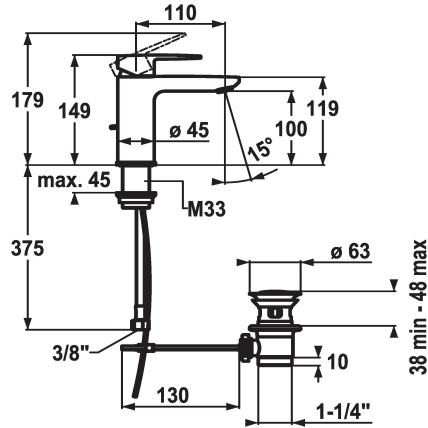

KWC ELLA

Lever mixer - Basin - CoolFix

Modell-Linie: ELLA | 12.381.031.000FL

Hanat | Käsikäyttöiset hanat

KWC-No.

124294

chromeline, A 110, flexible connection hoses, with pop-up valve

124295

chromeline, A 110, flexible connection hoses, without pop-up valve

- * Lever mixer
- * CoolFix - Cold water flow with a centered lever
- * EcoProtect - water-saving device
- * Fixed spout
- Neoperl® Perlator® Shorty
- * KWC cartridge M 35 OP

ATT-KWC-ABLAUFGARNITUR

mit_Ablaufgarnitur

ohne_Ablaufgarnitur

- with ceramic discs
- flow rate and temperature continuously variable
- temperature limitation
- * Flexible connection hoses 3/8"
- * Fastening by means of threaded sleeve M33 x 1.5
- * Mounting hole size ø35 mm

Faucet_typ

Measure_Height

ATT-KWC-ENERGIESPAREN

G_Acoustic group

Projection_A

EnergyLabelCH

ATT-KWC-MASS-WASSERAUSTRITT

Materiaali