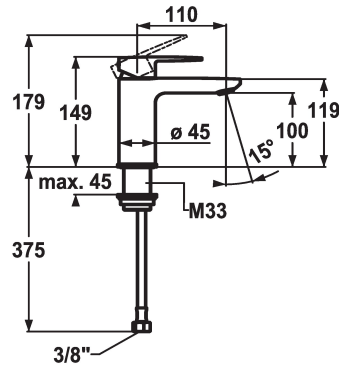

## KWC ELLA

Lever mixer - Basin - CoolFix

Modell-Linie: ELLA | 12.381.071.000FL

Umyvadlové armatury | Hydraulické armatury

### KWC-No.

**124294**

chromeline, A 110, flexible connection hoses, with pop-up valve

**124295**

chromeline, A 110, flexible connection hoses, without pop-up valve

- \* Lever mixer
- \* CoolFix - Cold water flow with a centered lever
- \* EcoProtect - water-saving device
- \* Fixed spout
- \* Neoperl® Perlator® Shorty
- \* KWC cartridge M 35 OP

### ATT-KWC- ABLAUFGARNITUR

mit\_Ablaufgarnitur

ohne\_Ablaufgarnitur

- with ceramic discs
- flow rate and temperature continuously variable
- temperature limitation
- \* Flexible connection hoses 3/8"
- \* Fastening by means of threaded sleeve M33 x 1.5
- \* Mounting hole size ø35 mm

Faucet\_typ

Measure\_Height

ATT-KWC-ENERGIESPAREN

G\_Acoustic group

Projection\_A

EnergyLabelCH

ATT-KWC-MASS-WASSERAUSTRITT

Material