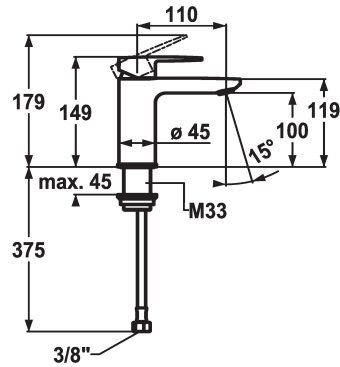

## KWC ELLA

Lever mixer - Basin - CoolFix

Modell-Linie: ELLA | 12.381.071.000FL

Taps | Manual taps

### KWC-No.

**124294**

chromeline, A 110, flexible connection hoses, with pop-up valve

**124295**

chromeline, A 110, flexible connection hoses, without pop-up valve

- \* Lever mixer
- \* CoolFix - Cold water flow with a centered lever
- \* EcoProtect - water-saving device
- \* Fixed spout
- Neoperl® Perlator® Shorty
- \* KWC cartridge M 35 OP

### Pop-up\_valve

with pop-up valve

without pop-up valve

- with ceramic discs
- flow rate and temperature continuously variable
- temperature limitation
- \* Flexible connection hoses 3/8"
- \* Fastening by means of threaded sleeve M33 x 1.5
- \* Mounting hole size ø35 mm

### Technical Data

Flow rate
Pop-up_valve
Connection
Spout
Handling
Color code
Installation_type
Faucet_typ
Dimension Height
Energysaving
G_Acoustic_group
Projection_A
Energy Label
Dimension Water outlet
material