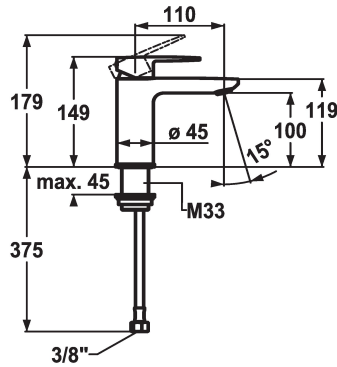

## KWC ELLA

Lever mixer - Basin - CoolFix

Modell-Linie: ELLA | 12.381.071.000FL

Armatura umywalkowa | Armatura jednouchwytywa

### KWC-No.

**124294**

chromeline, A 110, flexible connection hoses, with pop-up valve

**124295**

chromeline, A 110, flexible connection hoses, without pop-up valve

- \* Lever mixer
- \* CoolFix - Cold water flow with a centered lever
- \* EcoProtect - water-saving device
- \* Fixed spout
- \* Neoperl® Perlator® Shorty
- \* KWC cartridge M 35 OP

### ATT-KWC-ABLAUFGARNITUR

mit\_Ablaufgarnitur

ohne\_Ablaufgarnitur

- with ceramic discs
- flow rate and temperature continuously variable
- temperature limitation
- \* Flexible connection hoses 3/8"
- \* Fastening by means of threaded sleeve M33 x 1.5
- \* Mounting hole size ø35 mm

### Dane techniczne

A_Spout_Spray
ATT-KWC-ABLAUFGARNITUR
Connection
ATT-KWC-AUSLAUF
Handling
ATT-KWC-FARBCODE
Installation_type
Faucet_typ
Dimension Height
ATT-KWC-ENERGIESPAREN
G_Acoustic group
Projection_A
EnergyLabelCH
ATT-KWC-MASS-WASSERAUSTRITT
Material