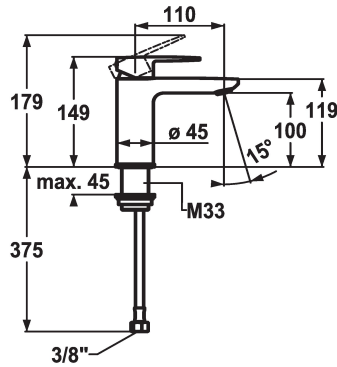

## KWC ELLA

Lever mixer - Basin - CoolFix

Modell-Linie: ELLA | 12.381.071.000FL

Kranar | Hydraulické armatúry

### KWC-No.

**124294**

chromeline, A 110, flexible connection hoses, with pop-up valve

**124295**

chromeline, A 110, flexible connection hoses, without pop-up valve

- \* Lever mixer
- \* CoolFix - Cold water flow with a centered lever
- \* EcoProtect - water-saving device
- \* Fixed spout
- Neoperl® Perlator® Shorty
- \* KWC cartridge M 35 OP

### ATT-KWC- ABLAUFGARNITUR

mit\_Ablaufgarnitur

ohne\_Ablaufgarnitur

- with ceramic discs
- flow rate and temperature continuously variable
- temperature limitation
- \* Flexible connection hoses 3/8"
- \* Fastening by means of threaded sleeve M33 x 1.5
- \* Mounting hole size ø35 mm

Faucet\_typ

Measure\_Height

ATT-KWC-ENERGIESPAREN

G\_Acoustic group

Projection\_A

EnergyLabelCH

ATT-KWC-MASS-WASSERAUSTRITT

Material