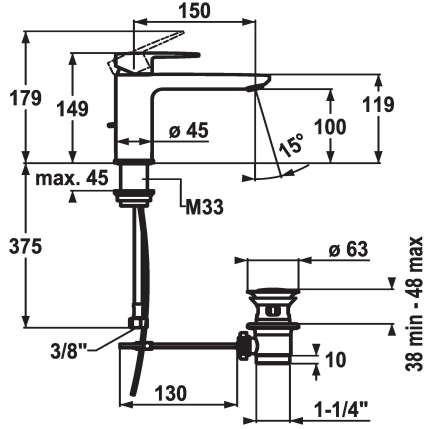

## KWC ELLA Lever mixer - Basin - CoolFix

Modell-Linie: ELLA | 12.381.032.000FL  
Taps | Manual taps

### KWC-No.

**124298**  
chromeline, A 150, flexible connection hoses, with pop-up valve

**124299**  
chromeline, A 150, flexible connection hoses, without pop-up valve

- \* Lever mixer
- \* CoolFix - Cold water flow with a centered lever
- \* EcoProtect - water-saving device
- \* Fixed spout
- Neoperl® Perlator® Shorty
- \* OptimalSpace - ample space for washing or working
- \* KWC cartridge M 35 OP

### pop-up assembly

with pop-up valve

without pop-up valve

- with ceramic discs
- flow rate and temperature continuously variable
- temperature limitation
- \* Flexible connection hoses 3/8"
- \* Fastening by means of threaded sleeve M33 x 1.5
- \* Mounting hole size ø35 mm

### Technical Data

Flow rate	5 l/min (3 bar)
pop-up assembly	with pop-up valve
Connection	Flexible connection hoses
Spout	fixed
Handling	top lever
Color code	chromeline
Installation type	Pillar installation
Faucet_typ	Basin1
Dimension Height	149
Energysaving	Coolfix
Acoustic group	yes
Projection A	A 150
Energy label	A
Dimension Water outlet	100
material	Brass