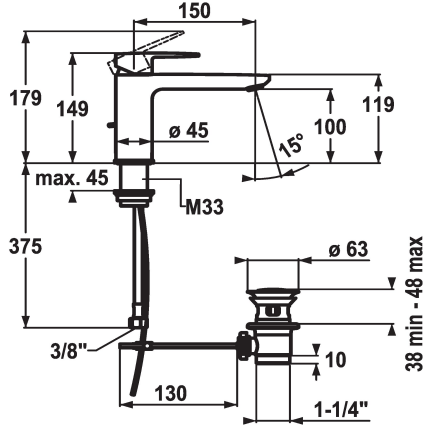

KWC ELLA

Lever mixer - Basin - CoolFix

Modell-Linie: ELLA | 12.381.032.000FL

Taps | Manual taps

KWC-No.

124298

chromeline, A 150, flexible connection hoses, with pop-up valve

124299

pop-up valve

with pop-up valve

without pop-up valve

- with ceramic discs
- flow rate and temperature continuously variable
- temperature limitation
- * Flexible connection hoses 3/8"
- * Fastening by means of threaded sleeve M33 x 1.5
- * Mounting hole size ø35 mm

Technical Data

Flow rate	5 l/min (3 bar)
pop-up valve	with pop-up valve
Connection	Flexible connection hoses
Spout	fixed
Handling	top lever
Color code	chromeline
Installation type	Pillar installation
Faucet_typ	Basin1
Measure Height	149
Energysaving	Coolfix
Acoustic group	yes
Projection A	A 150
Energy label	A
Dimension Water outlet	100
material	Brass

Spare Parts

KWC ELLA

Lever mixer - Basin - CoolFix

Modell-Linie: ELLA | 12.381.032.000FL

Taps | Manual taps

Cartridge M 35 OP

538331
Z.537.710
