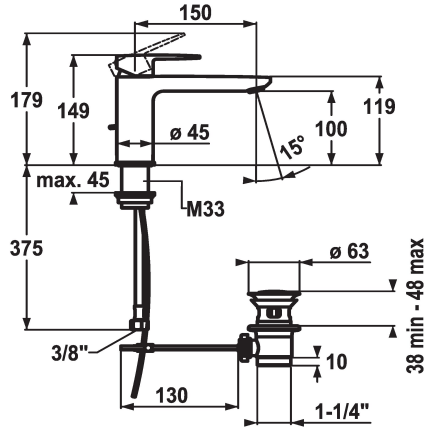

## KWC ELLA

Lever mixer - Basin - CoolFix

Modell-Linie: ELLA | 12.381.032.000FL

Hanot | Käsi­käyt­toiset hanot

### KWC-No.

**124298**

chromeline, A 150, flexible connection hoses, with pop-up valve

**124299**

chromeline, A 150, flexible connection hoses, without pop-up valve

- \* Lever mixer
- \* CoolFix - Cold water flow with a centered lever
- \* EcoProtect - water-saving device
- \* Fixed spout
- Neoperl® Perlator® Shorty
- \* OptimalSpace - ample space for washing or working
- \* KWC cartridge M 35 OP

### ATT-KWC-ABLAUF­GARNITUR

mit\_Ablaufgarnitur

ohne\_Ablaufgarnitur

- with ceramic discs
- flow rate and temperature continuously variable
- temperature limitation
- \* Flexible connection hoses 3/8"
- \* Fastening by means of threaded sleeve M33 x 1.5
- \* Mounting hole size ø35 mm

Faucet\_typ

Measure\_Height

ATT-KWC-ENERGIESPAREN

G\_Acoustic group

Projection\_A

EnergyLabelCH

ATT-KWC-MASS-WASSERAUSTRITT

Materiaali