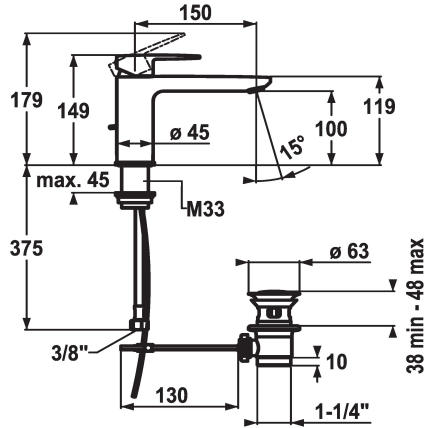

KWC ELLA

Lever mixer - Basin - CoolFix

Modell-Linie: ELLA | 12.381.032.000FL

Armatura umywalkowa | Armatura jednouchwytowa

KWC-No.

124298

chromeline, A 150, flexible connection hoses, with pop-up valve

124299

chromeline, A 150, flexible connection hoses, without pop-up valve

- * Lever mixer
- * CoolFix - Cold water flow with a centered lever
- * EcoProtect - water-saving device
- * Fixed spout
- Neoperl® Perlator® Shorty
- * OptimalSpace - ample space for washing or working
- * KWC cartridge M 35 OP

ATT-KWC-ABLAUFGARNITUR

mit_Ablaufgarnitur

ohne_Ablaufgarnitur

- with ceramic discs
- flow rate and temperature continuously variable
- temperature limitation
- * Flexible connection hoses 3/8"
- * Fastening by means of threaded sleeve M33 x 1.5
- * Mounting hole size ø35 mm

KWC ELLA

Lever mixer - Basin - CoolFix

Modell-Linie: ELLA | 12.381.032.000FL

Armatura umywalkowa | Armatura jednouchwytowa

Cartridge M 35 OP

538331

Z.537.710
