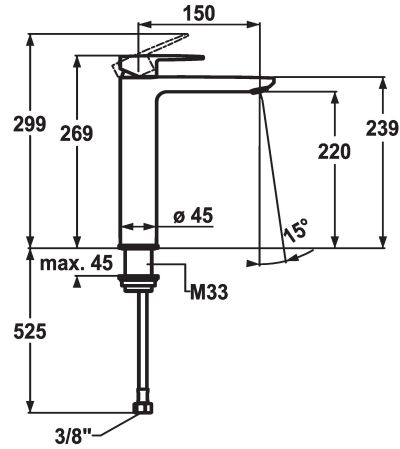

KWC ELLA Lever mixer - Basin

Modell-Linie: ELLA | 12.381.092.000FL
Kranar | Hydraulické armatúry

KWC-No.

124300
chromeline, A 150, flexible connection hoses, without pop-up valve

- * Lever mixer
- * For top-mounted basins
- * EcoProtect - water-saving device
- * Fixed spout
- Neoperl® Perlator® Shorty
- * OptimalSpace - ample space for washing or working
- * KWC cartridge M 35 OP

- with ceramic discs
- flow rate and temperature continuously variable
- temperature limitation
- * Flexible connection hoses 3/8"
- * Fastening by means of threaded sleeve M33 x 1.5
- * Mounting hole size ø35 mm

Technical Data

A_Spout_Spray
ATT-KWC-ABLAUFGARNITUR
Connection
ATT-KWC-AUSLAUF
Handling
ATT-KWC-FARBCODE
Installation_type
Faucet_typ
Measure_Height
G_Acoustic group
Projection_A
EnergyLabelCH
ATT-KWC-MASS-WASSERAUSTRITT
Material

5 l/min (3 bar)
ohne_Ablaufgarnitur
Flexible_Anschlussschläuche
fest
topbedient
chromeline
für Waschschüssel
01
269
1
A150
A
220
Mässing

Reservdelar

KWC ELLA Lever mixer - Basin

Modell-Linie: ELLA | 12.381.092.000FL
Kranar | Hydraulické armatury