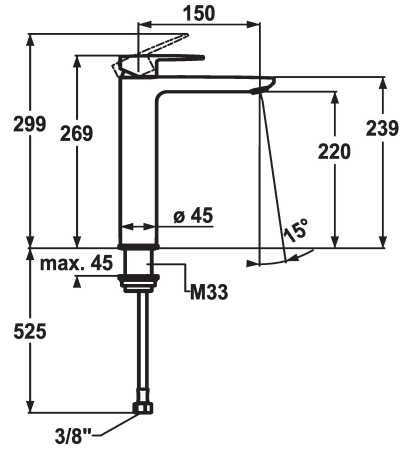

KWC ELLA

Lever mixer - Basin - CoolFix

Modell-Linie: ELLA | 12.381.102.000FL

Taps | Manual taps

KWC-No.

124301

chromeline, A 150, flexible connection hoses, without pop-up valve

- * Lever mixer
- * For top-mounted basins
- * CoolFix - Cold water flow with a centered lever
- * EcoProtect - water-saving device
- * Fixed spout
- Neoperl® Perlator® Shorty
- * OptimalSpace - ample space for washing or working

- * KWC cartridge M 35 OP
- with ceramic discs
- flow rate and temperature continuously variable
- temperature limitation
- * Flexible connection hoses 3/8"
- * Fastening by means of threaded sleeve M33 x 1.5
- * Mounting hole size ø35 mm

Technical Data

Flow rate
Pop-up_valve
Connection
Spout
Handling
Color code
Installation_type
Faucet_typ
Dimension Height
Energysaving
Acoustic group
Projection_A
Energy Label
Dimension Water outlet
material

Modell-Linie: ELLA | 12.381.102.000FL

Taps | Manual taps

Cartridge M 35 OP

538331
Z.537.710
