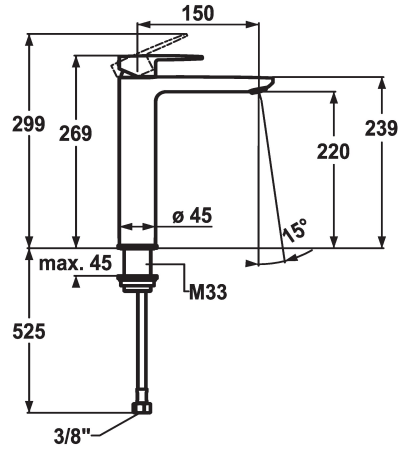

KWC ELLA

Lever mixer - Basin - CoolFix

Modell-Linie: ELLA | 12.381.102.000FL

Hanat | Käsi­käyt­toiset hanat

KWC-No.

124301

chromeline, A 150, flexible connection hoses, without pop-up valve

- * Lever mixer
- * For top-mounted basins
- * CoolFix - Cold water flow with a centered lever
- * EcoProtect - water-saving device
- * Fixed spout
- Neoperl® Perlator® Shorty
- * OptimalSpace - ample space for washing or working

- * KWC cartridge M 35 OP
- with ceramic discs
- flow rate and temperature continuously variable
- temperature limitation
- * Flexible connection hoses 3/8"
- * Fastening by means of threaded sleeve M33 x 1.5
- * Mounting hole size ø35 mm

Tekniset tiedot

A_Spout_Spray
ATT-KWC-ABLAUFGARNITUR
Connection
Spout
Handling
ATT-KWC-FARBCODE
Installation_type
Faucet_typ
Measure_Height
ATT-KWC-ENERGIESPAREN
G_Acoustic_group
Projection_A
EnergyLabelCH
ATT-KWC-MASS-WASSERAUSTRITT
Materiaali
IviCode

5 l/min (3 bar)
ohne_Ablaufgarnitur
Flexible_Anschluss­schläuche
Kiinnitetty
topbedient
chromeline
für Waschs­chüssel
01
269
Coolfix
yes
A150
A
220
Messinki
0

Varaosat

KWC ELLA

Lever mixer - Basin - CoolFix