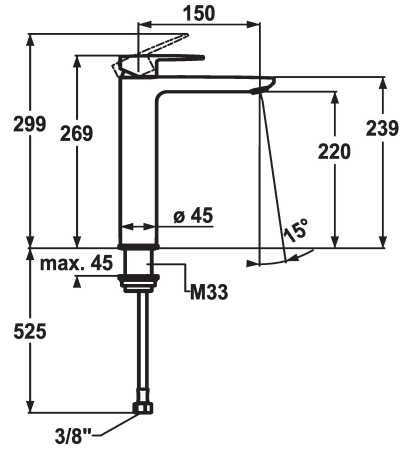

KWC ELLA

Lever mixer - Basin - CoolFix

Modell-Linie: ELLA | 12.381.102.000FL

Armatura umywalkowa | Armatura jednouchwytowa

KWC-No.

124301

chromeline, A 150, flexible connection hoses, without pop-up valve

- * Lever mixer
- * For top-mounted basins
- * CoolFix - Cold water flow with a centered lever
- * EcoProtect - water-saving device
- * Fixed spout
- Neoperl® Perlator® Shorty
- * OptimalSpace - ample space for washing or working

- * KWC cartridge M 35 OP
- with ceramic discs
- flow rate and temperature continuously variable
- temperature limitation
- * Flexible connection hoses 3/8"
- * Fastening by means of threaded sleeve M33 x 1.5
- * Mounting hole size ø35 mm

Dane techniczne

A_Spout_Spray
ATT-KWC-ABLAUFGARNITUR
Connection
ATT-KWC-AUSLAUF
Handling
ATT-KWC-FARBCODE
Installation_type
Faucet_typ
Dimension Height
ATT-KWC-ENERGIESPAREN
G_Acoustic group
Projection_A
EnergyLabelCH
ATT-KWC-MASS-WASSERAUSTRITT
Materiał

5 l/min (3 bar)
ohne_Ablaufgarnitur
Flexible_Anschlussschläuche
fest
topbedient
chromeline
für Waschschüssel
01
269
Coolfix
1
A150
A
220
Mosiqdz

Części zamienne

KWC ELLA

Lever mixer - Basin - CoolFix

Modell-Linie: ELLA | 12.381.102.000FL