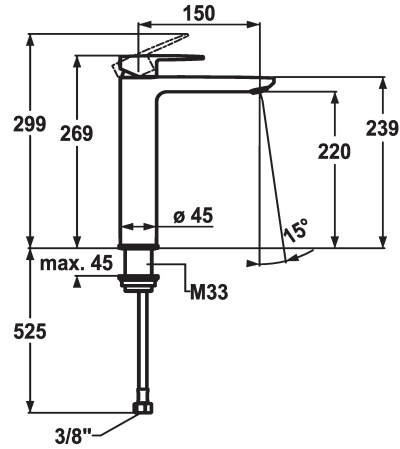

KWC ELLA

Lever mixer - Basin - CoolFix

Modell-Linie: ELLA | 12.381.102.000FL

Kranar | Hydraulické armatury

KWC-No.

124301

chromeline, A 150, flexible connection hoses, without pop-up valve

- * Lever mixer
- * For top-mounted basins
- * CoolFix - Cold water flow with a centered lever
- * EcoProtect - water-saving device
- * Fixed spout
- Neoperl® Perlator® Shorty
- * OptimalSpace - ample space for washing or working

- * KWC cartridge M 35 OP
- with ceramic discs
- flow rate and temperature continuously variable
- temperature limitation
- * Flexible connection hoses 3/8"
- * Fastening by means of threaded sleeve M33 x 1.5
- * Mounting hole size ø35 mm

Technical Data

A_Spout_Spray	5 l/min (3 bar)
ATT-KWC-ABLAUFGARNITUR	ohne_Ablaufgarnitur
Connection	Flexible_Anschlusschläuche
ATT-KWC-AUSLAUF	fest
Handling	topbedient
ATT-KWC-FARBCODE	chromeline
Installation_type	für Waschschüssel
Faucet_typ	01
Measure_Height	269
ATT-KWC-ENERGIESPAREN	Coolfix
G_Acoustic_group	1
Projection_A	A150
EnergyLabelCH	A
ATT-KWC-MASS-WASSERAUSTRITT	220
Material	Mässing

Reservdelar

KWC ELLA
Lever mixer - Basin - CoolFix

Modell-Linie: ELLA | 12.381.102.000FL
Kranar | Hydraulické armatury

Cartridge M 35 OP

538331
Z.537.710
