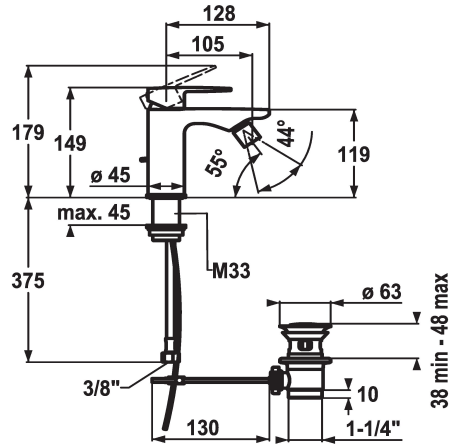

## KWC ELLA Lever mixer - Bidet

Modell-Linie: ELLA | 13.381.041.000FL  
Kranar | Hydraulické armatúry

### KWC-No.

**124302**  
chromeline, A 105, flexible connection hoses, with pop-up valve

- \* Lever mixer
- \* EcoProtect - water-saving device
- \* Fixed spout
- ball joint aerator Neoperl® Cascade®
- \* KWC cartridge M 35 OP
- with ceramic discs

- flow rate and temperature continuously variable
- temperature limitation
- \* Flexible connection hoses 3/8"
- \* Fastening by means of threaded sleeve M33 x 1.5
- \* Mounting hole size ø35 mm

## KWC ELLA Lever mixer - Bidet

Modell-Linie: ELLA | 13.381.041.000FL  
Kranar | Hydraulické armatury

**Cartridge M 35 OP**

---

**538331**  
Z.537.710

---

**Service key Neoperl © Caché ©, TJ, 18 mm, green**