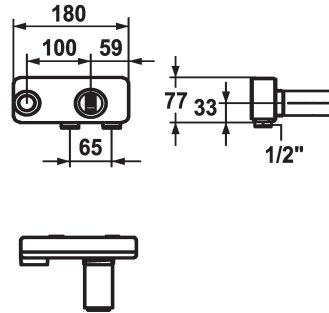

KWC BEVO Concealed unit

Modell-Linie: ACCESSOIRES | 39.001.401.931
Taps | Complementary parts taps

KWC-No.

124315

931 roh, Concealed unit

- * Concealed unit wall two hole
- * Connecting thread 1/2"
- * To be ordered separately:
- Installation kit Z.536.828
- * Suitable for:

- KWC BEVO
- KWC DOMO 6.0
- KWC ELLA
- KWC MANA

Technical Data

Color code
Installation_type
Concealed_unit
material

raw
Wall mounted
Concealed unit
Brass