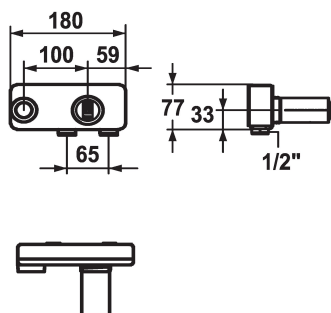

## KWC BEVO Concealed unit

Modell-Linie: ACCESSOIRES | 39.001.401.931

### KWC-No.

**124315**

931 roh, Concealed unit

- \* Concealed unit wall two hole
- \* Connecting thread 1/2"
- \* To be ordered separately:
  - Installation kit Z.536.828
- \* Suitable for:

- KWC BEVO
- KWC DOMO 6.0
- KWC ELLA
- KWC MANA