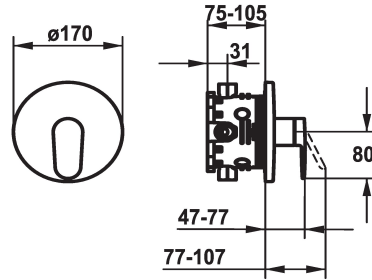

## KWC ELLA Trim kit - Lever mixer - Shower

Modell-Linie: ELLA | 21.384.502.000  
Sprchové armatury | Hydraulické sprchy

### KWC-No.

**124316**  
chromeline, Trim kit

- \* Trim kit with function unit
- \* Outflow top or below
- \* KWC cartridge M 35 H
  - with ceramic discs
  - flow rate and temperature continuously variable
- \* Scope of delivery:

- Function unit, lever, cap, sleeve, cover plate, holder for escutcheon
- Fastening of the cover plate without screws
- \* To be ordered separately:
  - Unit for concealed installation KWC BLUEBOX®
  - ½", without shut-off valve, 39.999.900.931
  - ¾" (½"), with shut-off valve, 39.999.910.931

### Cartridge M 35 H

**538327**

**KWC** ELLA

Trim kit - Lever mixer - Shower

**Modell-Linie: ELLA | 21.384.502.000**  
Sprchové armatury | Hydraulické sprchy

Z.537.582

---