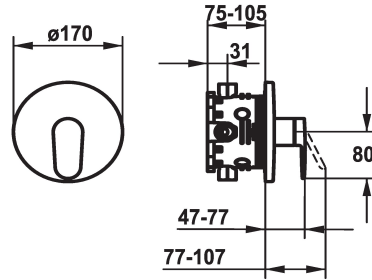

## KWC ELLA Trim kit - Lever mixer - Shower

Modell-Linie: ELLA | 21.384.502.000  
Showers | Manual shower

### KWC-No.

**124316**  
chromeline, Trim kit

- \* Trim kit with function unit
- \* Outflow top or below
- \* KWC cartridge M 35 H
  - with ceramic discs
  - flow rate and temperature continuously variable
- \* Scope of delivery:

- Function unit, lever, cap, sleeve, cover plate, holder for escutcheon
- Fastening of the cover plate without screws
- \* To be ordered separately:
  - Unit for concealed installation KWC BLUEBOX®
  - ½", without shut-off valve, 39.999.900.931
  - ¾" (½"), with shut-off valve, 39.999.910.931

### Technical Data

Flow rate
Diameter
Handling
Color code
Installation_type
Faucet_typ
Acoustic group
Concealed_unit
Energy Label
material

19 l/min (3 bar)
D170
front lever
chrome
Wall mounted
Faucet
Battery1
Trim kit
C
Brass