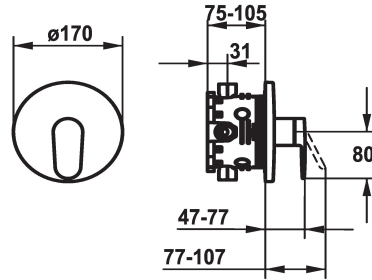

## KWC ELLA Trim kit - Lever mixer - Shower

Modell-Linie: ELLA | 21.384.502.000  
Showers | Manual shower

### KWC-No.

**124316**  
chromeline, Trim kit

- \* Trim kit with function unit
- \* Outflow top or below
- \* KWC cartridge M 35 H
  - with ceramic discs
  - flow rate and temperature continuously variable
- \* Scope of delivery:

- Function unit, lever, cap, sleeve, cover plate, holder for escutcheon
- Fastening of the cover plate without screws
- \* To be ordered separately:
  - Unit for concealed installation KWC BLUEBOX®
  - ½", without shut-off valve, 39.999.900.931
  - ¾" (½"), with shut-off valve, 39.999.910.931

### Technical Data

Flow rate
Diameter
Handling
Color code
Installation type
Faucet_typ
Acoustic group
Concealed unit
Energy label
material

19 l/min (3 bar)
D170
front lever
chromeline
Wall mounted
Faucet
yes
Trim kit
C
Brass