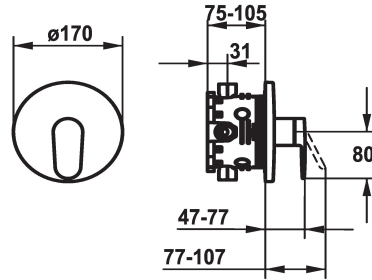

KWC ELLA Trim kit - Lever mixer - Shower

Modell-Linie: ELLA | 21.384.502.000
Suihkut ja suihkupaneelit | Manuaali suihkut

KWC-No.

124316
chromeline, Trim kit

- * Trim kit with function unit
- * Outflow top or below
- * KWC cartridge M 35 H
- with ceramic discs
- flow rate and temperature continuously variable
- * Scope of delivery:

- Function unit, lever, cap, sleeve, cover plate, holder for escutcheon
- Fastening of the cover plate without screws
- * To be ordered separately:
- Unit for concealed installation KWC BLUEBOX®
- ½", without shut-off valve, 39.999.900.931
- ¾" (½"), with shut-off valve, 39.999.910.931

Tekniset tiedot

ATT-KWC-A_ABGANG_UP
Halkaisija
Handling
ATT-KWC-FARBCODE
Installation_type
Faucet_typ
G_Acoustic group
ATT-KWC-UNTERPUTZ
EnergyLabelCH
Materiaali
IviCode

19 l/min (3 bar)
D170
frontbedient
chromeline
Seinäasennus
01
yes
FM-Set
C
Messinki
0

Varaosat

KWC ELLA

Trim kit - Lever mixer - Shower

Modell-Linie: ELLA | 21.384.502.000

Suihkut ja suihkupaneelit | Manuaali suihkut

Cartridge M 35 H

538327

Z.537.582
