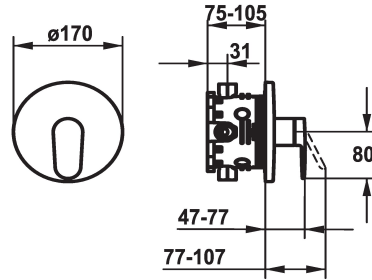

KWC ELLA Trim kit - Lever mixer - Shower

Modell-Linie: ELLA | 21.384.502.000

Armatura natryskowa | Armatura z zaworami obsługiwanymi ręcznie

KWC-No.

124316

chromeline, Trim kit

- * Trim kit with function unit
- * Outflow top or below
- * KWC cartridge M 35 H
- with ceramic discs
- flow rate and temperature continuously variable
- * Scope of delivery:

- Function unit, lever, cap, sleeve, cover plate, holder for escutcheon
- Fastening of the cover plate without screws
- * To be ordered separately:
- Unit for concealed installation KWC BLUEBOX®
- ½", without shut-off valve, 39.999.900.931
- ¾" (½"), with shut-off valve, 39.999.910.931

Dane techniczne

ATT-KWC-A_ABGANG_UP

średnicy

Handling

ATT-KWC-FARBCODE

Installation_type

Faucet_typ

G_Acoustic group

KWC ELLA

Trim kit - Lever mixer - Shower

Modell-Linie: ELLA | 21.384.502.000

Armatura natryskowa | Armatura z zaworami obsługiwanymi ręcznie

Z.537.582
