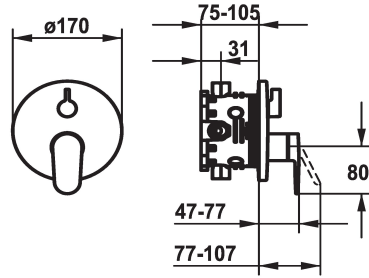

## KWC ELLA Trim kit with function unit

Modell-Linie: ELLA | 20.384.512.000  
Sprchové armatury | Vanové armatury

### KWC-No.

**124317**  
chromeline, Trim kit

**124318**  
chromeline, Trim kit, with vacuum breaker

- \* Trim kit with function unit
- \* Outflow top and below
- \* Turning handle for diverter
- \* KWC cartridge M 35 H
- with ceramic discs
- flow rate and temperature continuously variable
- \* Scope of delivery:

### ATT-KWC-UNTERPUTZ

FM-Set

FM-Set mit SI

- Function unit, lever, cap, sleeve, cover plate, holder for escutcheon, diverter
- Fastening of the cover plate without screws
- \* To be ordered separately:
- Unit for concealed installation KWC BLUEBOX®
- ½", without shut-off valve, 39.999.900.931
- ¾" (½"), with shut-off valve, 39.999.910.931

ATT-KWC-UNTERPUTZ

EnergyLabelCH

Materiál

19 l/min (3 bar)

D170

frontbedient

chromeline

montáž na stěnu