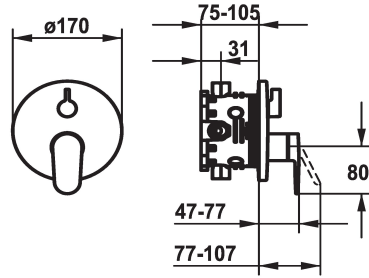

## KWC ELLA Trim kit with function unit

Modell-Linie: ELLA | 20.384.512.000  
Showers | Exposed bath mixer

### KWC-No.

**124317**  
chromeline, Trim kit

**124318**  
chromeline, Trim kit, with vacuum breaker

- \* Trim kit with function unit
- \* Outflow top and below
- \* Turning handle for diverter
- \* KWC cartridge M 35 H
- with ceramic discs
- flow rate and temperature continuously variable
- \* Scope of delivery:

### Concealed\_unit

Trim kit

Trim kit, with vacuum breaker

- Function unit, lever, cap, sleeve, cover plate, holder for escutcheon, diverter
- Fastening of the cover plate without screws
- \* To be ordered separately:
- Unit for concealed installation KWC BLUEBOX®
- ½", without shut-off valve, 39.999.900.931
- ¾" (½"), with shut-off valve, 39.999.910.931

### Technical Data

Flow rate
Diameter
Handling
Color code
Installation_type
Faucet_typ
Acoustic group
Concealed_unit
Energy Label
material

19 l/min (3 bar)
D170
front lever
chrome
Wall mounted
Faucet
Battery1
Trim kit, with vacuum breaker
C
Brass