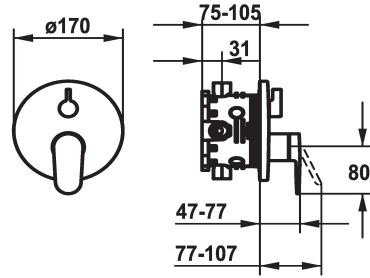

KWC ELLA Trim kit with function unit

Modell-Linie: ELLA | 20.384.512.000
Showers | Exposed bath mixer

KWC-No.

124317
chromeline, Trim kit

124318
chromeline, Trim kit, with vacuum breaker

- * Trim kit with function unit
- * Outflow top and below
- * Turning handle for diverter
- * KWC cartridge M 35 H
- with ceramic discs
- flow rate and temperature continuously variable
- * Scope of delivery:

Concealed unit

Trim kit

Trim kit, with vacuum breaker

- Function unit, lever, cap, sleeve, cover plate, holder for escutcheon, diverter
- Fastening of the cover plate without screws
- * To be ordered separately:
- Unit for concealed installation KWC BLUEBOX®
- ½", without shut-off valve, 39.999.900.931
- ¾" (½"), with shut-off valve, 39.999.910.931

Technical Data

Flow rate
Diameter
Handling
Color code
Installation type
Faucet_typ
Acoustic group
Concealed unit
Energy label
material

19 l/min (3 bar)
D170
front lever
chromeline
Wall mounted
Faucet
yes
Trim kit, with vacuum breaker
C
Brass