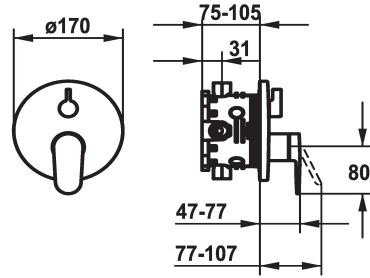

## KWC ELLA Trim kit with function unit

Modell-Linie: ELLA | 20.384.512.000  
Showers | Exposed bath mixer

### KWC-No.

**124317**  
chromeline, Trim kit

**124318**  
chromeline, Trim kit, with vacuum breaker

- \* Trim kit with function unit
- \* Outflow top and below
- \* Turning handle for diverter
- \* KWC cartridge M 35 H
- with ceramic discs
- flow rate and temperature continuously variable
- \* Scope of delivery:

### Concealed unit

Trim kit

Trim kit, with vacuum breaker

- Function unit, lever, cap, sleeve, cover plate, holder for escutcheon, diverter
- Fastening of the cover plate without screws
- \* To be ordered separately:
- Unit for concealed installation KWC BLUEBOX®
- ½", without shut-off valve, 39.999.900.931
- ¾" (½"), with shut-off valve, 39.999.910.931

### Technical Data

Flow rate
Diameter
Handling
Color code
Installation type
Faucet_typ
Acoustic group
Concealed unit
Energy label
material

19 l/min (3 bar)
D170
front lever
chromeline
Wall mounted
Faucet
yes
Trim kit, with vacuum breaker
C
Brass