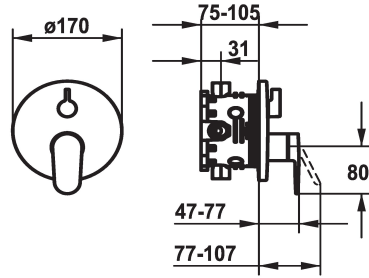

KWC ELLA Trim kit with function unit

Modell-Linie: ELLA | 20.384.512.000
Suihkut ja suihkupaneelit | Allashanot

KWC-No.

124317
chromeline, Trim kit

124318
chromeline, Trim kit, with vacuum breaker

- * Trim kit with function unit
- * Outflow top and below
- * Turning handle for diverter
- * KWC cartridge M 35 H
- with ceramic discs
- flow rate and temperature continuously variable
- * Scope of delivery:

ATT-KWC-UNTERPUTZ

FM-Set

FM-Set mit SI

- Function unit, lever, cap, sleeve, cover plate, holder for escutcheon, diverter
- Fastening of the cover plate without screws
- * To be ordered separately:
- Unit for concealed installation KWC BLUEBOX®
- ½", without shut-off valve, 39.999.900.931
- ¾" (½"), with shut-off valve, 39.999.910.931

Tekniset tiedot

ATT-KWC-A_ABGANG_UP

Halkaisija

Handling

ATT-KWC-FARBCODE

Installation_type

Faucet_typ

G_Acoustic group

ATT-KWC-UNTERPUTZ

EnergyLabelCH

Materiaali

IviCode

19 l/min (3 bar)

D170

frontbedient

chromeline