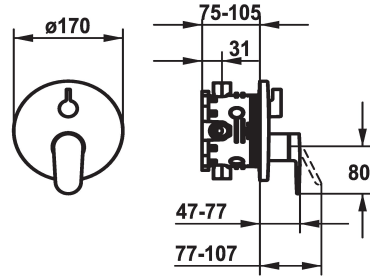

## KWC ELLA Trim kit with function unit

Modell-Linie: ELLA | 20.384.512.000  
Armatura natryskowa | Baterie wannowe

### KWC-No.

**124317**  
chromeline, Trim kit

**124318**  
chromeline, Trim kit, with vacuum breaker

- \* Trim kit with function unit
- \* Outflow top and below
- \* Turning handle for diverter
- \* KWC cartridge M 35 H
- with ceramic discs
- flow rate and temperature continuously variable
- \* Scope of delivery:

### ATT-KWC-UNTERPUTZ

FM-Set

FM-Set mit SI

- Function unit, lever, cap, sleeve, cover plate, holder for escutcheon, diverter
- Fastening of the cover plate without screws
- \* To be ordered separately:
- Unit for concealed installation KWC BLUEBOX®
- ½", without shut-off valve, 39.999.900.931
- ¾" (½"), with shut-off valve, 39.999.910.931

ATT-KWC-UNTERPUTZ

EnergyLabelCH

Material

19 l/min (3 bar)

D170

frontbedient

chromeline

Montaż naścienny