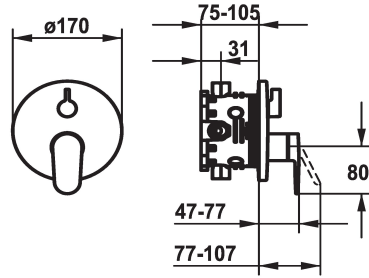

KWC ELLA Trim kit with function unit

Modell-Linie: ELLA | 20.384.512.000
Duschar | Badkarsarmaturer

KWC-No.

124317
chromeline, Trim kit

124318
chromeline, Trim kit, with vacuum breaker

- * Trim kit with function unit
- * Outflow top and below
- * Turning handle for diverter
- * KWC cartridge M 35 H
- with ceramic discs
- flow rate and temperature continuously variable
- * Scope of delivery:

ATT-KWC-UNTERPUTZ

FM-Set

FM-Set mit SI

- Function unit, lever, cap, sleeve, cover plate, holder for escutcheon, diverter
- Fastening of the cover plate without screws
- * To be ordered separately:
- Unit for concealed installation KWC BLUEBOX®
- ½", without shut-off valve, 39.999.900.931
- ¾" (½"), with shut-off valve, 39.999.910.931

Technical Data

ATT-KWC-A_ABGANG_UP

Diameter

Handling

ATT-KWC-FARBCODE

Installation_type

Faucet_typ

G_Acoustic group

ATT-KWC-UNTERPUTZ

EnergyLabelCH

Material

19 l/min (3 bar)

D170

frontbedient

chromeline

Väggmontering