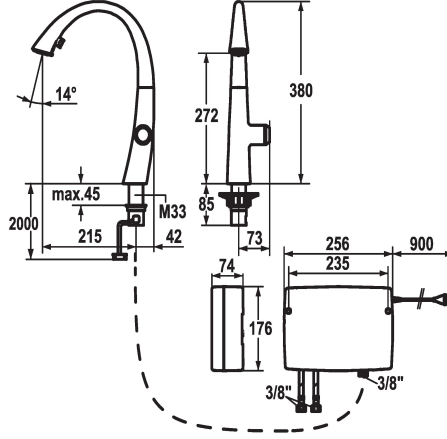

KWC ZOE touch light PRO Kitchen - with LEDShine, touch light PRO

Modell-Linie: ZOE TOUCH LIGHT PR | 10.201.242.176FL
Umyvadlové armatury | Elektronické armatury