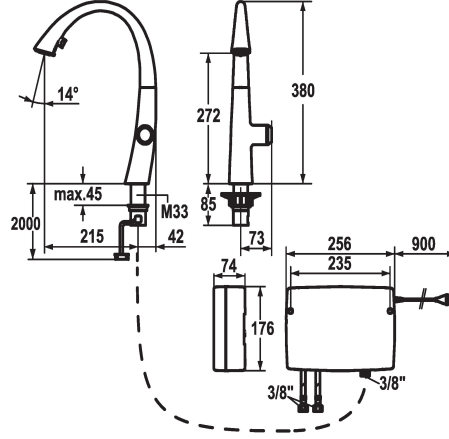

KWC ZOE touch light PRO Kitchen - with LEDShine, touch light PRO

Modell-Linie: ZOE TOUCH LIGHT PR | 10.201.242.176FL
Hanat | Elektroniset hanat